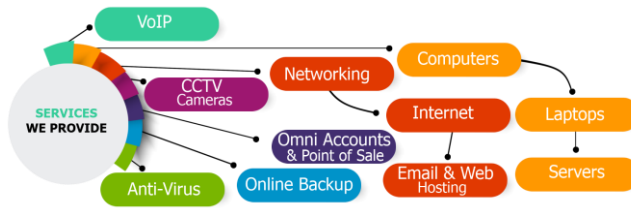

Arthur 076 090 3595 arthur@bosveld.co.za
Deon 079 114 5944 deon@bosveld.co.za

FTTH – Fibre-to-the-Home – Subject to availability.

New installation & activation R1725-00 once-off ☐ or Openserve already installed in building (R499.00 activation) ☐
Uncapped, unshaped, unthrottled.

10Mbps Down 5Mbps Up	20Mbps Down 10Mbps Up	40Mbps Down 20Mbps Up	100Mbps Down 50Mbps Up	200Mbps Down 100Mbps Up
R 695-00 p/m	R 895-00 p/m	R 1195-00 p/m	R 1495-00 p/m	R 1745-00 p/m
Signature	Signature	Signature	Signature	Signature

Notes: _____

New installation & activation R2224-00 once-off ☐ or SADV already installed in building (R499.00 activation) ☐
Uncapped, unshaped, unthrottled.

10Mbps Down 10Mbps Up	20Mbps Down 20Mbps Up	50Mbps Down 50Mbps Up	100Mbps Down 100Mbps Up	200Mbps Down 200Mbps Up
R 729-00 p/m	R 929-00 p/m	R 1099-00 p/m	R 1239-00 p/m	R 1525-00 p/m
Signature	Signature	Signature	Signature	Signature

Notes: _____

New installation & activation R2224-00 once-off ☐ or Vuma already installed inside building (R499.00 activation) ☐
Uncapped, unshaped, unthrottled.

10Mbps Down 2Mbps Up	10Mbps Down 10Mbps Up	20Mbps Down 2Mbps Up	20Mbps Down 20Mbps Up	50Mbps Down 5Mbps Up	50Mbps Down 50Mbps Up	100Mbps Down 10Mbps Up
R 659-00 p/m	R 729-00 p/m	R 795-00 p/m	R 875-00 p/m	R 985-00 p/m	R 1075-00 p/m	R 1145-00 p/m
Signature	Signature	Signature	Signature	Signature	Signature	Signature

100Mbps Down 100Mbps Up	200Mbps Down 20Mbps Up	200Mbps Down 200Mbps Up	1000Mbps Down 100Mbps Up
R 1225-00 p/m	R 1325-00 p/m	R 1425-00 p/m	R 1499-00 p/m
Signature	Signature	Signature	Signature

Notes: _____